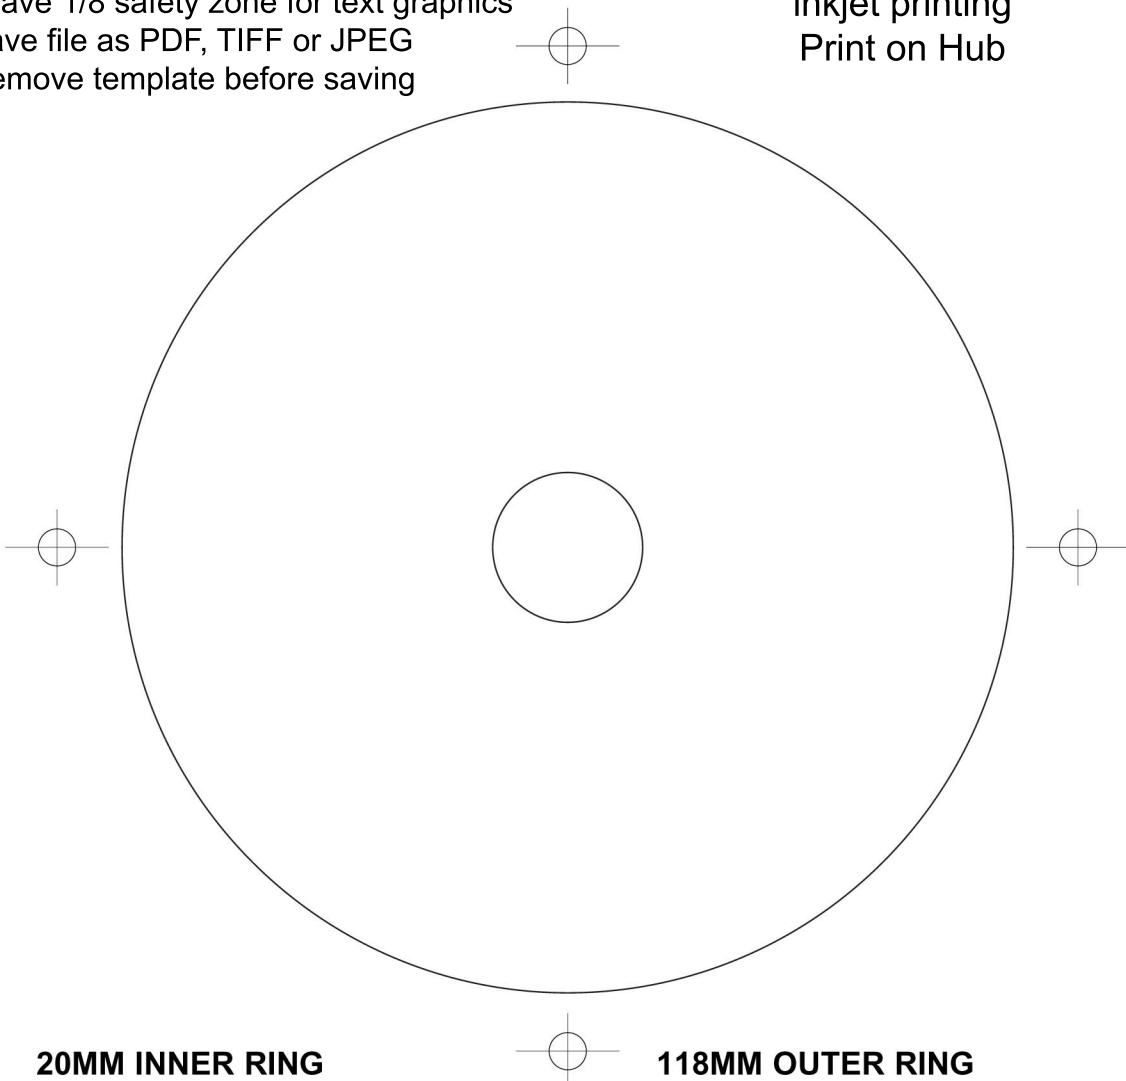

Bleed 1/4 beyond print zone  
Leave 1/8 safety zone for text graphics  
Save file as PDF, TIFF or JPEG  
Remove template before saving

CD & DVD Duplication  
inkjet printing  
Print on Hub

**20MM INNER RING**

**18MM OUTER RING**