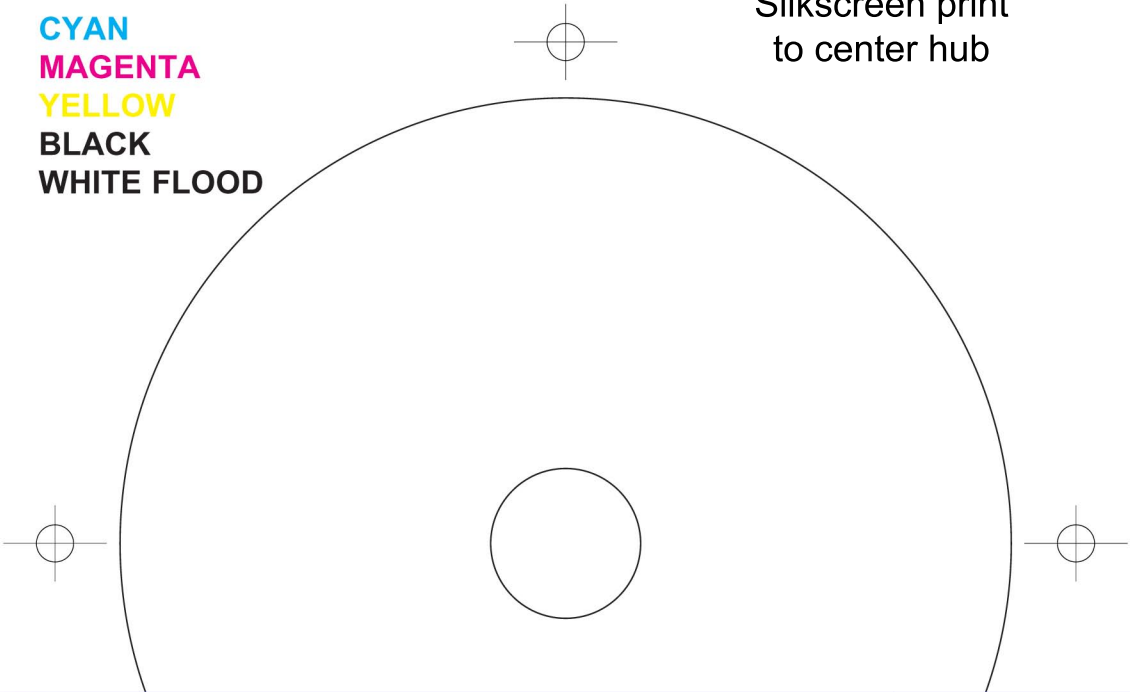

DVD Replication
Silkscreen print
to center hub

CYAN
MAGENTA
YELLOW
BLACK
WHITE FLOOD

Please supply a low res
pdf if files for us to
proof if art with layers
or links are supplied for
print

20MM INNER RING

DVD

118MM OUTER RING